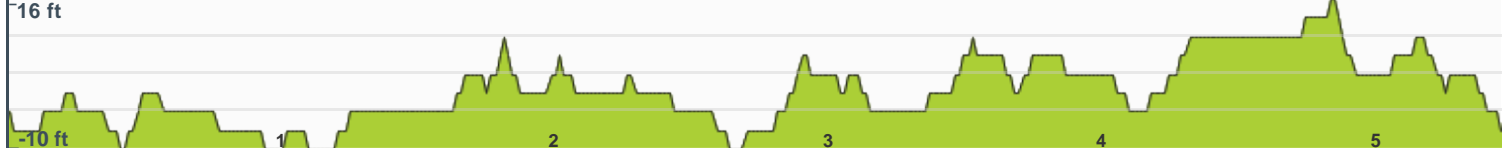

Broads Walk - Potter Heigham & Hickling Broad

ROUTE INFORMATION

LENGTH 5.483 miles
ASCENT 98 ft
DESCENT 101 ft
HILLS ⬆️ 25.5% | ⬇️ 27.6% | ➡️ 46.9%
TERRAIN Mixed 🌲🌳
START **LAT: 52.710498, LNG: 1.579226**

NOTES

Park in Lathams Car Park
3 hour free parking

Broads Walk - Potter Heigham & Hickling Broad

ROUTE DIRECTIONS

No	Miles	Turn	Directions
1	0.000		Start on
2	0.000	↗	Turn right
3	0.065		Turn left onto Bridge Road
4	0.093	←	Turn left
5	0.093		Turn left onto Yarmouth Road, A149
6	0.202	←	Turn left
7	0.203		Turn right
8	0.695	↘	Turn sharp right
9	1.312	↖	Keep left
10	1.316	←	Turn sharp left
11	3.375	←	Turn left onto Decoy Road
12	3.954	↙	Turn sharp left onto Green Lane
13	4.612	←	Turn slight left onto School Road
14	4.768	←	Turn left onto Station Road
15	4.996	↖	Keep left onto Station Road
16	5.010		Turn left onto Yarmouth Road, A149
17	5.016	↗	Turn right onto Station Road, A1062
18	5.133		Keep left onto Station Road, A1062
19	5.155	↖	Turn left onto Bridge Road
20	5.456		